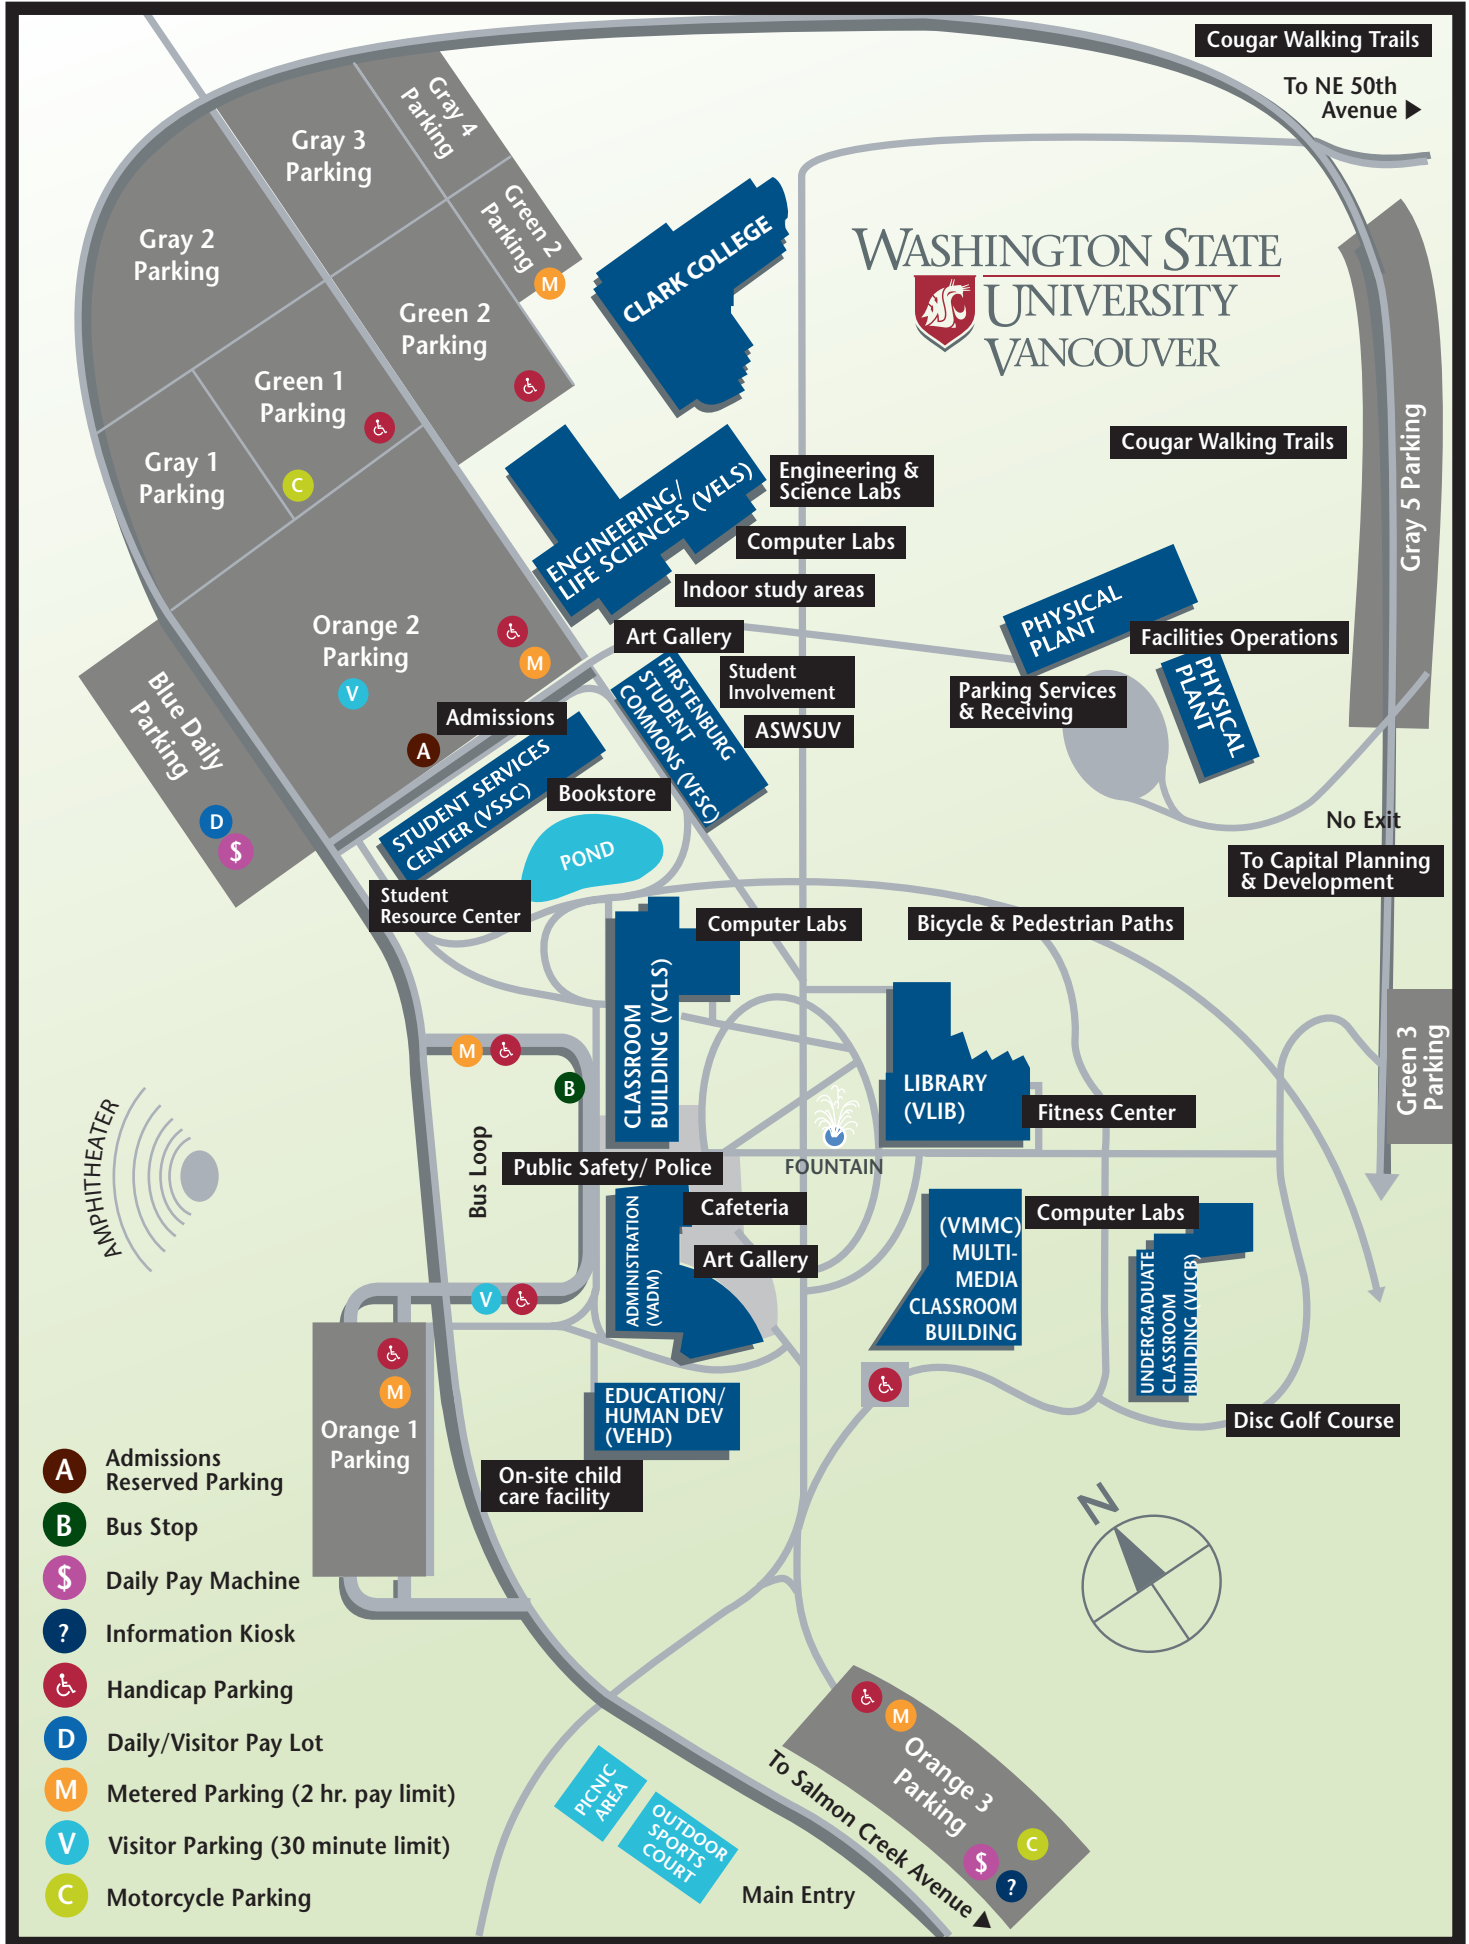

WASHINGTON STATE UNIVERSITY VANCOUVER

- A** Admissions Reserved Parking
- B** Bus Stop
- \$** Daily Pay Machine
- ?** Information Kiosk
- ♿** Handicap Parking
- D** Daily/Visitor Pay Lot
- M** Metered Parking (2 hr. pay limit)
- V** Visitor Parking (30 minute limit)
- C** Motorcycle Parking