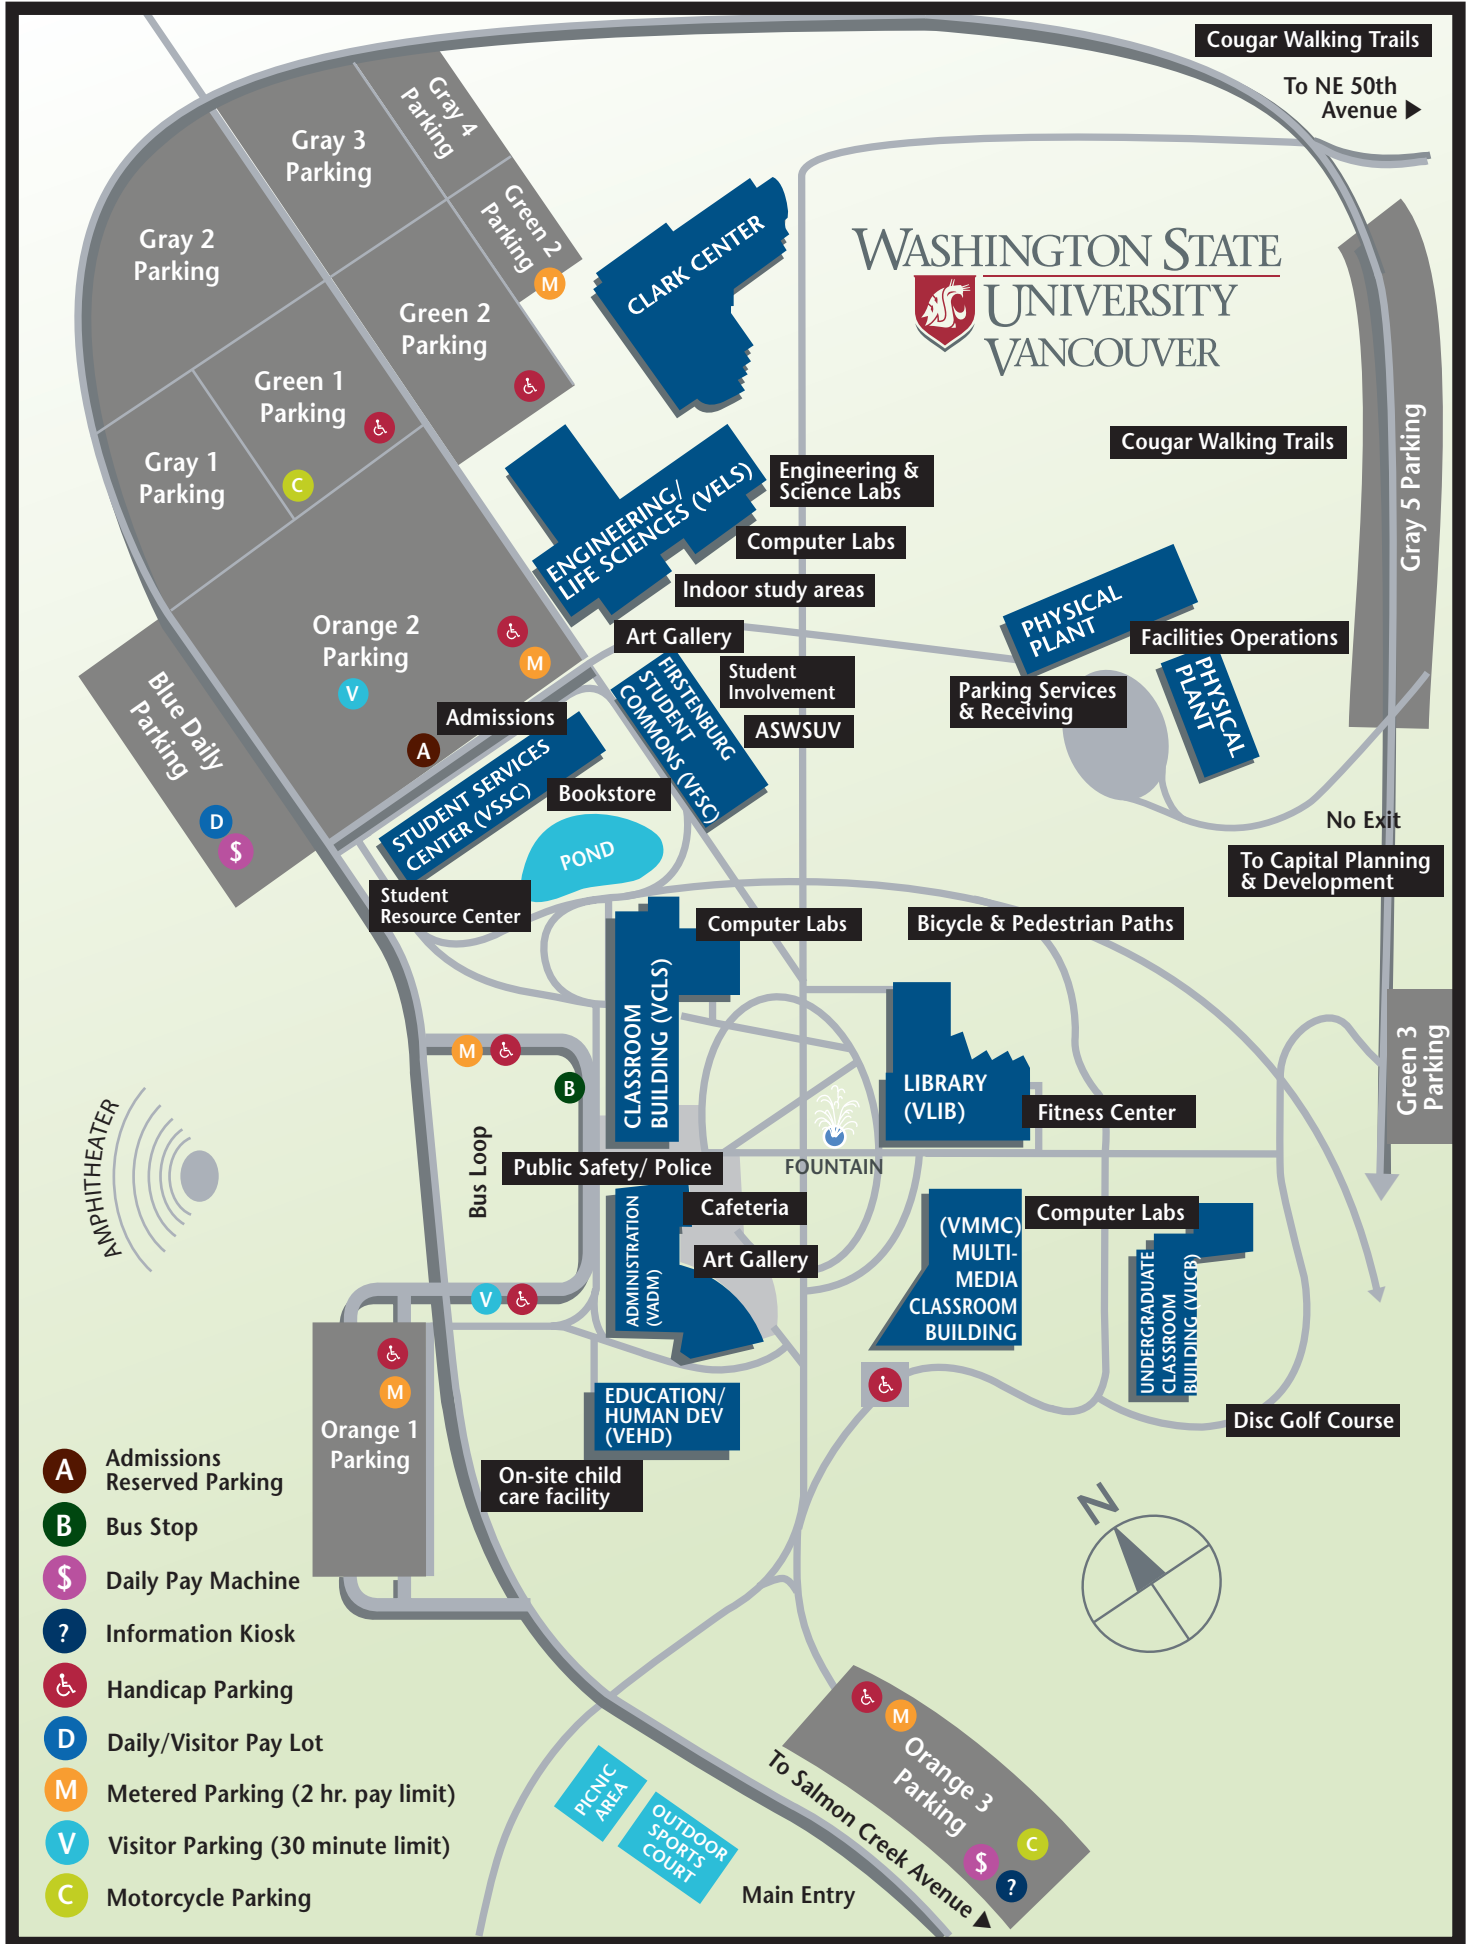

WASHINGTON STATE UNIVERSITY VANCOUVER

- A** Admissions Reserved Parking
- B** Bus Stop
- \$** Daily Pay Machine
- ?** Information Kiosk
- ♿** Handicap Parking
- D** Daily/Visitor Pay Lot
- M** Metered Parking (2 hr. pay limit)
- V** Visitor Parking (30 minute limit)
- C** Motorcycle Parking